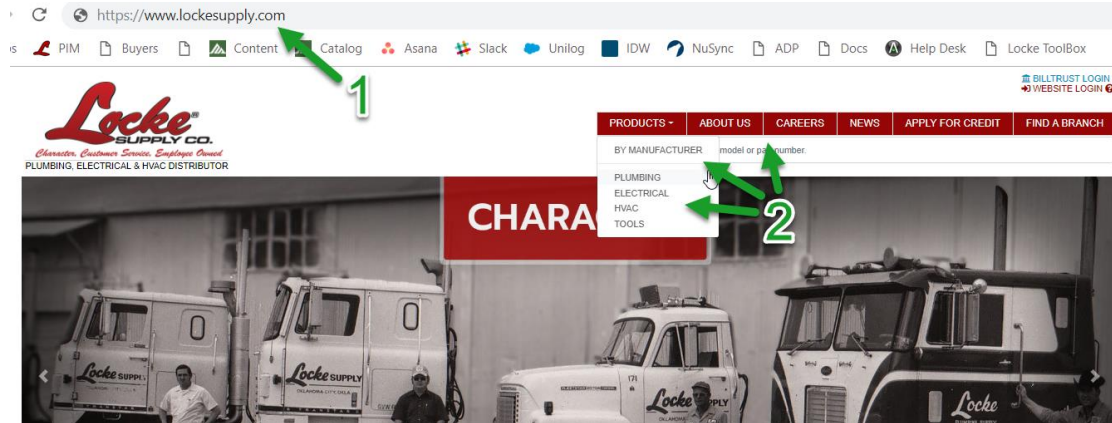

You can use the Locke Supply online **catalog** to quickly find the products that you need.

1. Go to www.LockeSupply.com
2. From the home page you can find products by **Manufacturer**, by **Category** (Plumbing, Electrical, HVAC, Tools), or by **Searching** by name, manufacturer part number, or Locke part number.

3. When you click on the **BY MANUFACTURER** option, you can
 - a. Filter the list of companies by typing a name in the **search manufacturers** box
 - b. Click a company name from the list
 - c. Change the number of names that will appear in the page or navigate to the next page.