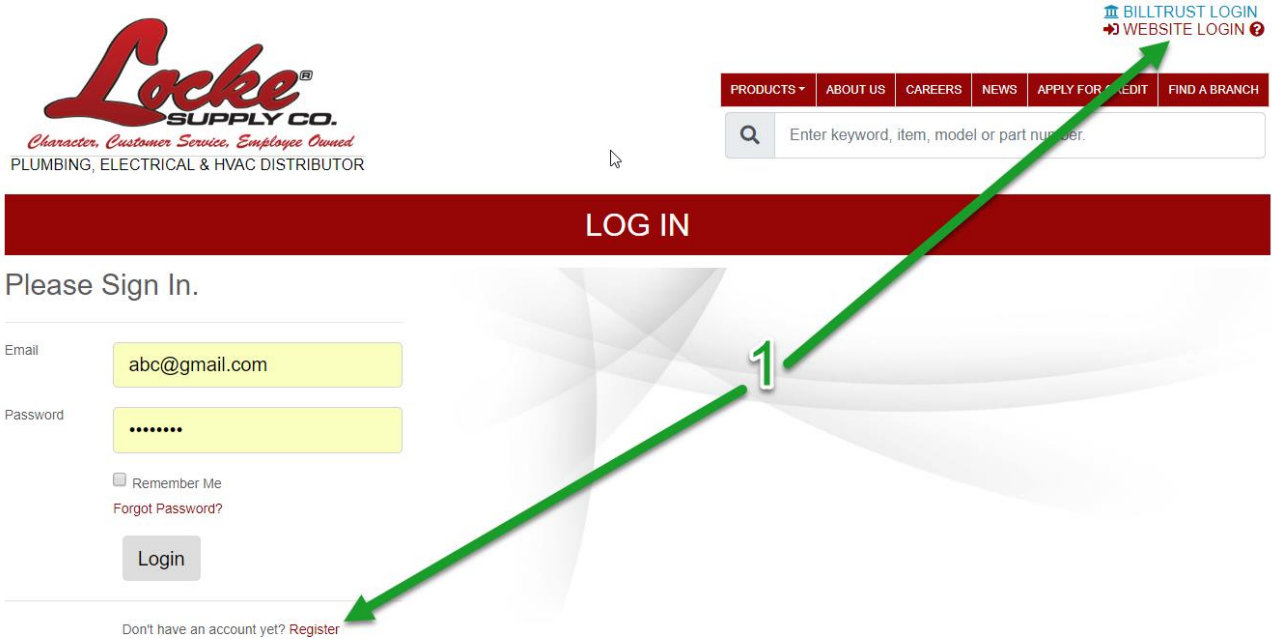

Customer Pricing

You can now view **Customer Specific Pricing** online.

1. Click the **WEBSITE LOGIN** link  **BILLTRUST LOGIN**  in the upper right corner of the page to login. If you don't have an account, you can click the **Register** button to create one.

2. Navigate to a product by searching for a part number, keyword, or use the dropdown to search by category or manufacturer.
3. You must have a branch selected to enable the Check Pricing feature. If you don't see the **Check Pricing** button, click **Set My Branch** to set your local branch.