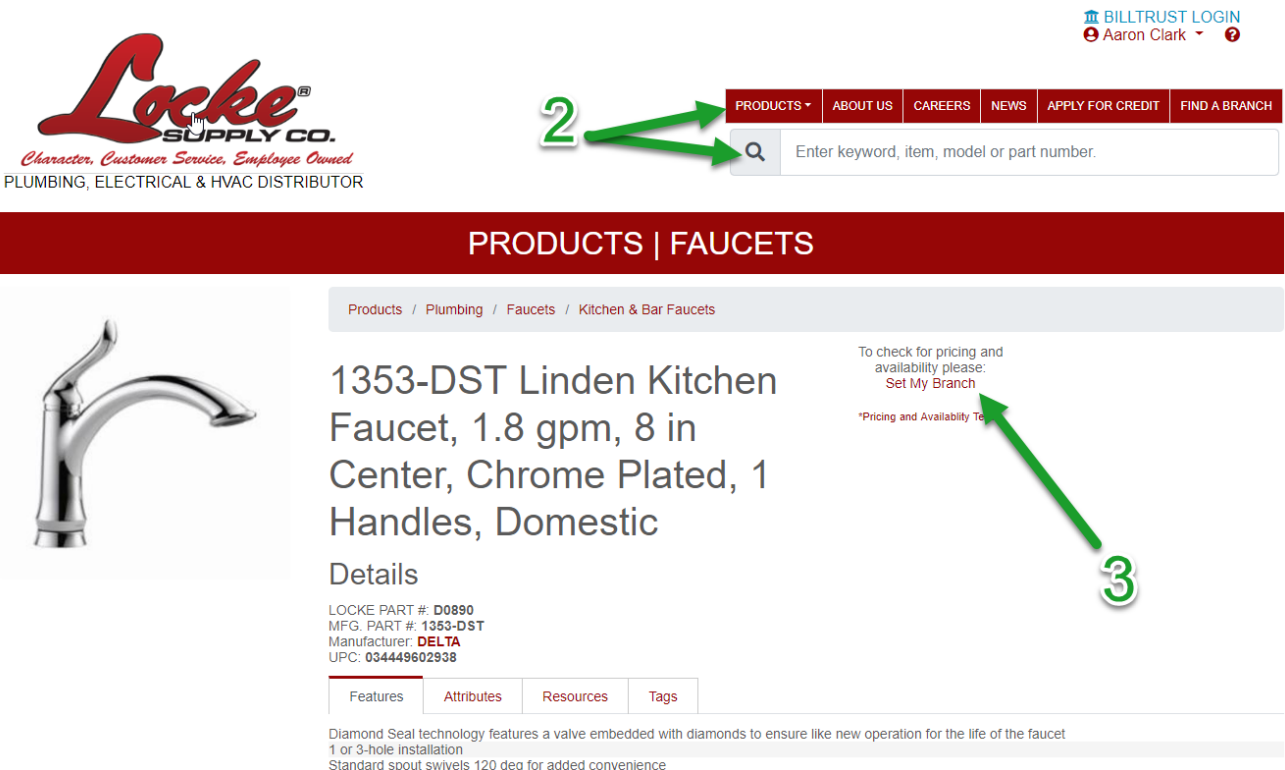

2. Navigate to a product by searching for a part number, keyword, or use the dropdown to search by category or manufacturer.
3. You must have a branch selected to enable the Check Pricing feature. If you don't see the **Check Pricing** button, click **Set My Branch** to set your local branch.

4. Click the **Check Pricing** button to see your price for the product.

The screenshot shows the Locke Supply Co. website interface. At the top left is the company logo with the tagline "Character. Customer Service. Employee Owned." and "PLUMBING, ELECTRICAL & HVAC DISTRIBUTOR". To the right is a "BILLTRUST LOGIN" for "Aaron Clark". A navigation bar includes "PRODUCTS", "ABOUT US", "CAREERS", "NEWS", "APPLY FOR CREDIT", and "FIND A BRANCH". A search bar prompts the user to "Enter keyword, item, model or part number." Below this is a red banner for "PRODUCTS | FAUCETS". The breadcrumb trail reads "Products / Plumbing / Faucets / Kitchen & Bar Faucets". The product image is a chrome kitchen faucet. The title is "1353-DST Linden Kitchen Faucet, 1.8 gpm, 8 in Center, Chrome Plated, 1 Handles, Domestic". Two buttons are visible: "Check Pricing" and "Check Availability". A green arrow points to the "Check Pricing" button, which has a green "4" next to it. Below the buttons is a link for "*Pricing and Availability Terms". The "Details" section includes: "LOCKE PART #: D0890", "MFG. PART #: 1353-DST", "Manufacturer: DELTA", and "UPC: 034449602938". A tabbed interface shows "Features", "Attributes", "Resources", and "Tags". The "Features" tab is active, listing: "Diamond Seal technology features a valve embedded with diamonds to ensure like new operation for the life of the faucet", "1 or 3-hole installation", "Standard spout swivels 120 deg for added convenience", and "Diamond coated ceramic cartridge".