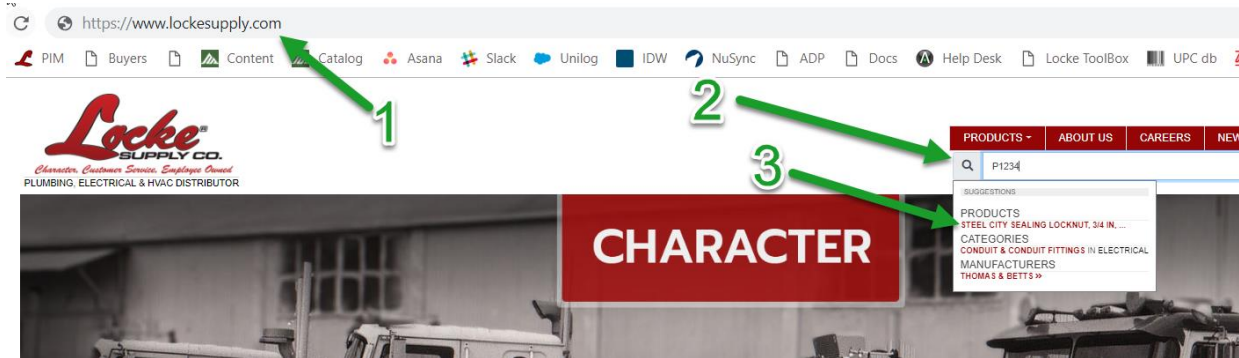

You can use the Locke Supply online **catalog** to quickly search for the products that you need.

1. Go to [www.LockeSupply.com](http://www.LockeSupply.com)
2. From any page you can find products by typing a Lock part number, a name, or a manufacturer part number in the **search box**.
3. A **suggestion box** will pop up showing possible matches to your search. You can then **click** on a suggestion or press the **ENTER** key to search the entire website.

4. After pressing the ENTER key, you can filter your search results by
  - a. Selecting a Category from the results list
  - b. Selecting a Manufacturer from the results list
  - c. Type text to search within your results